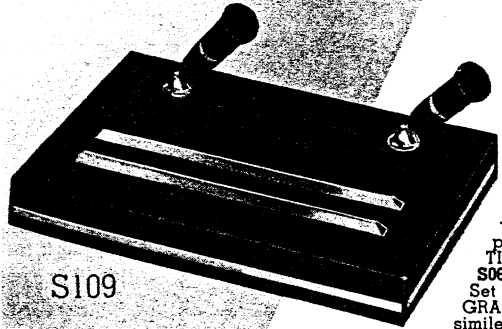

S109

S068 PIXRA. Black Carrara with pin scoop and gold name plate. 6 x 9 inches. With LIFETIME Pen $20.00.

S061 GOBER. Same as Desk Set above with one AUTOGRAPH LIFETIME Pen for facsimile signature engraving (see page 14) $28.00.